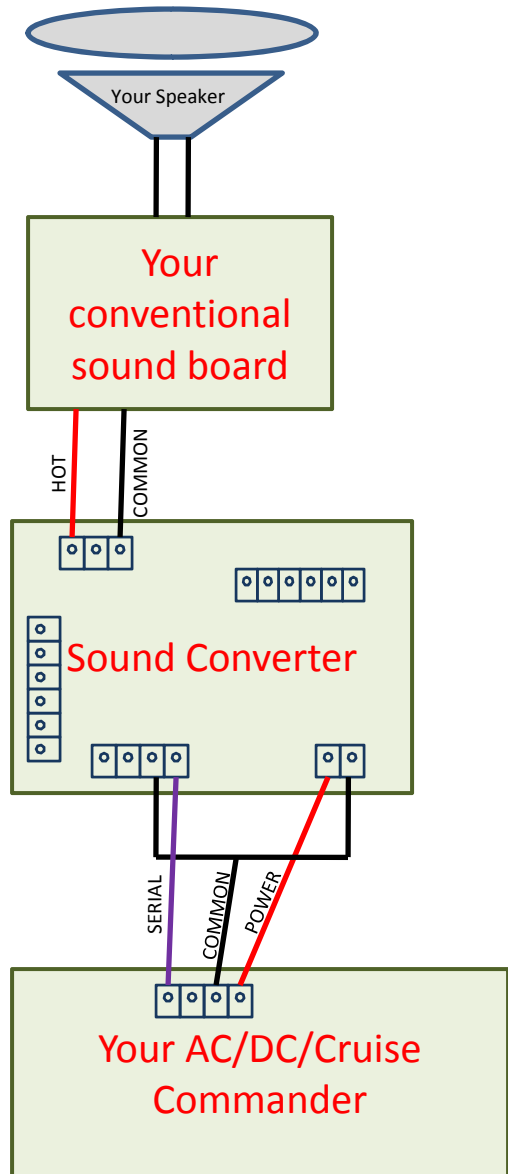

Sound Converter

The Sound Converter lets you use your conventional sound board with a new TMCC installation.

You will be able to operate your conventional sound board from your TMCC controller.

*Note: Diesel ramp up/down not supported